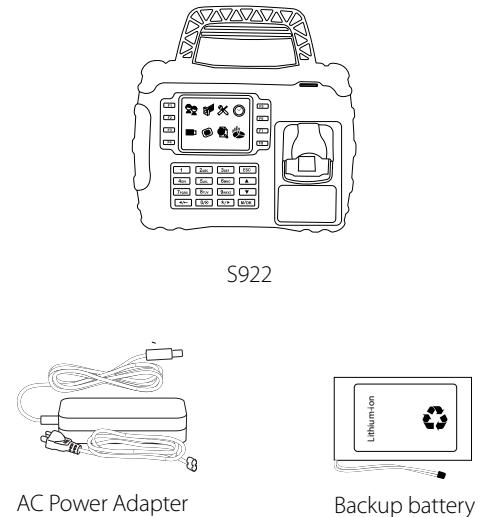

What's in the Box

ZKTeco Inc.

ZK Mansion, Wuhe Rd, Gangtou, Bantian, Buji Town,
Longgang District, Shenzhen China 518129
Tel: 86-755-8960 2345/46/47/48
E-mail: sales@zkteco.com
www.zkteco.com

Global Offices:

USA: + 1 732-412-6007
EU: +34 916532891
Brazil: +55 31 2515-8326
Thailand: +66-027199154
Mexico: +52-55-52928418

South Africa: +27 12 259 1047
Egypt: +201110444134
Dubai: +971 4 6091 310
India: +91 8123536788
Indonesia: +62 21 2921 8949

Vietnam : +84-0169-5813007
Philippines: +63 9084118832
Russia: +8 915 178-46-81