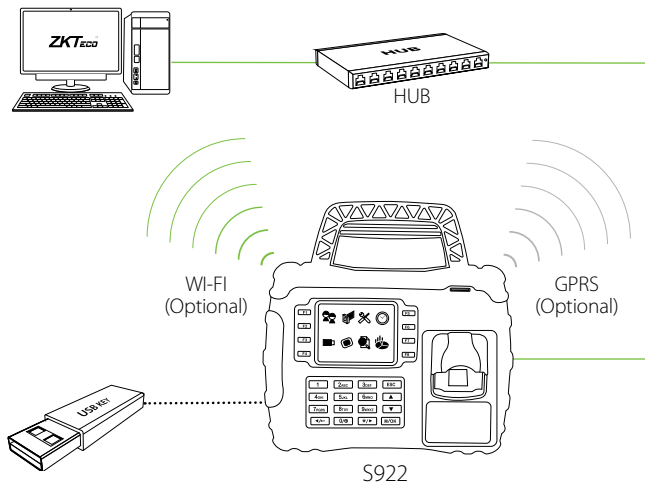

Specifications

Display	3.5-inch TFT Screen
Fingerprint Capacity	5, 000 (Standard)/10,000 (Optional)
Card Capacity	30,000 (ID Card)
Transaction Capacity	200,000
Fingerprint Sensor	ZK Optical Sensor
Algorithm Version	ZKFinger VX10.0
Communication	TCP/IP, USB-host ; Optional with Wi-Fi, GPRS,3G (WCDMA)
Standard Functions	ADMS, Work-code, DST, Self-Service Query, Automatic Status Switch, T9 Input, Photo-ID, 9 Digit User ID, Short Message, ID Card
Optional Functions	HID /Mifare Card
Protection Grade	IP65
Power Supply	12V 3A DC; Built-in Backup 7600 mAh Battery
Operating Temperature	0 °C- 45 °C
Operating Humidity	20%-80%
Dimension	225 x235x125(mm) HxWxD

Configuration